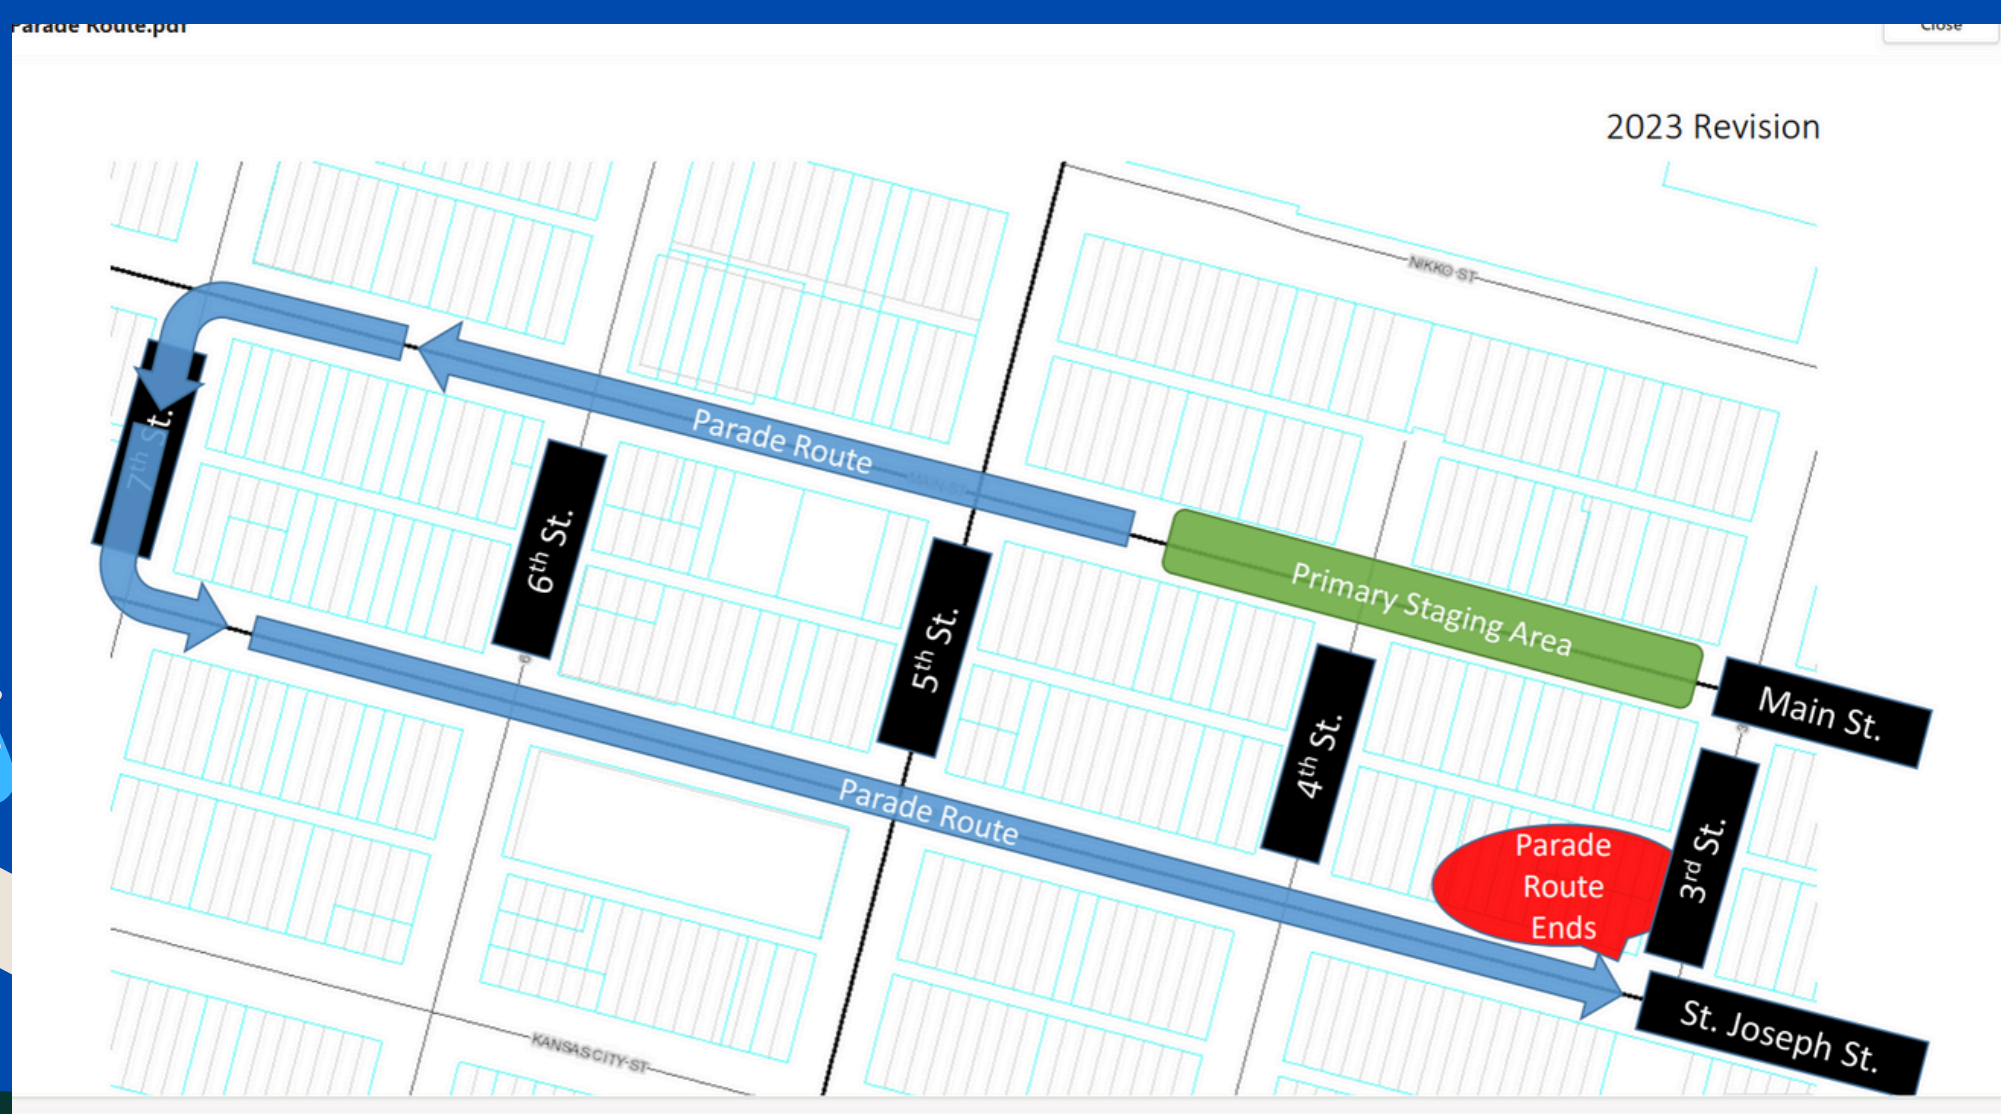

ATTENTION!

THE ROCKER DAYS PARADE IS BACK!

Submit your float entry by August 30th. Email
Shelli.Grinager@sdsmt.edu.

Parade lineup will begin at 9 am on Saturday, September 21st, roads will close by 9:45 am, parade starts at 10am

*You will be assigned a number for your float for the lineup

*Parade should be done by 11:00 am, just in time for tailgating to start for the football game

*Candy is allowed to be thrown

*If you have questions about parade procedures please visit [here](#)